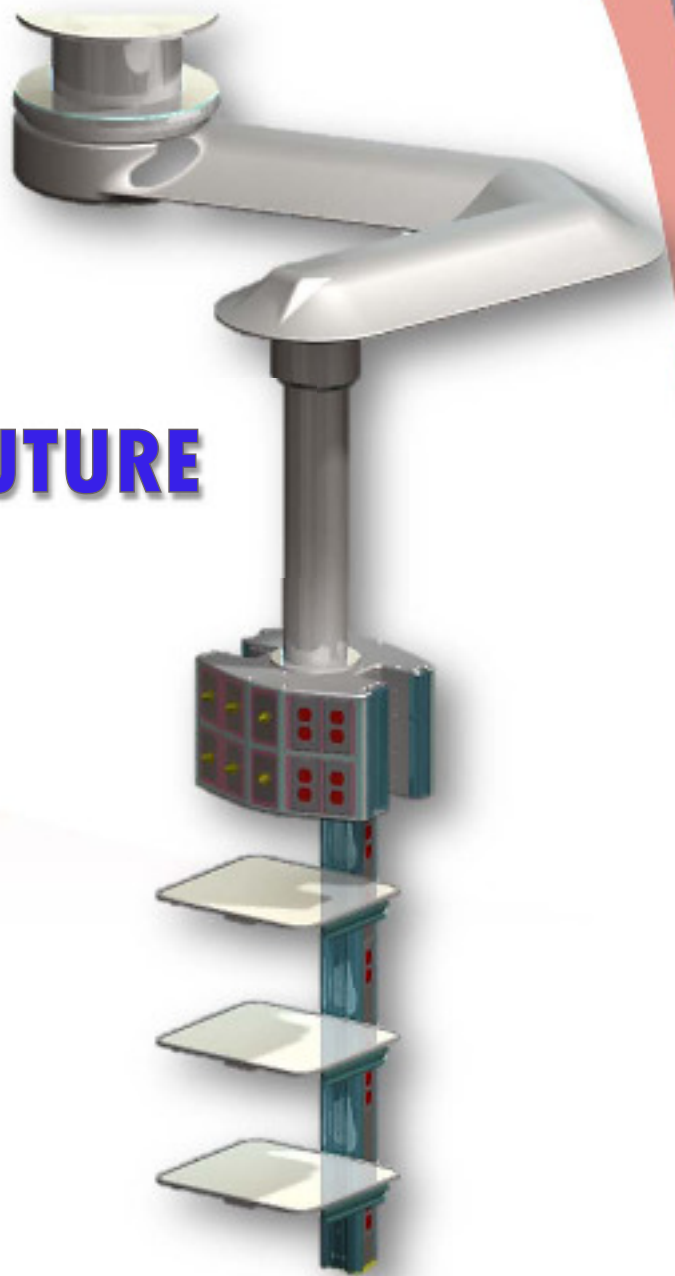

FLEXE PORT ARM

FLEX^e PORT

STEP INTO THE FUTURE

**VISIT US AT BOOTH# SAH20
SHEIKH SAEED ARENA HALL
IN THE CANADIAN PAVILION**

Shaping Your World

SINGLE PLANE

- *GREATLY REDUCES CLUTTER IN THE CEILING*
- *EXCELLENT CHOICE FOR LOW-CEILING ROOMS*
- *SINGLE OR DUAL ARTICULATION*

ENDOSKELETON ANATOMY

- *SOLID INNER STRUCTURE*
- *THROAT-LESS DESIGN*
- *CLEAR SEPARATION OF SERVICES*
- *DOUBLE THE CAPACITY*

SLIMMER PROFILE

- *UNIQUE INTERIOR DESIGN POSSIBILITIES*
- *REFRESHINGLY APPEALING*