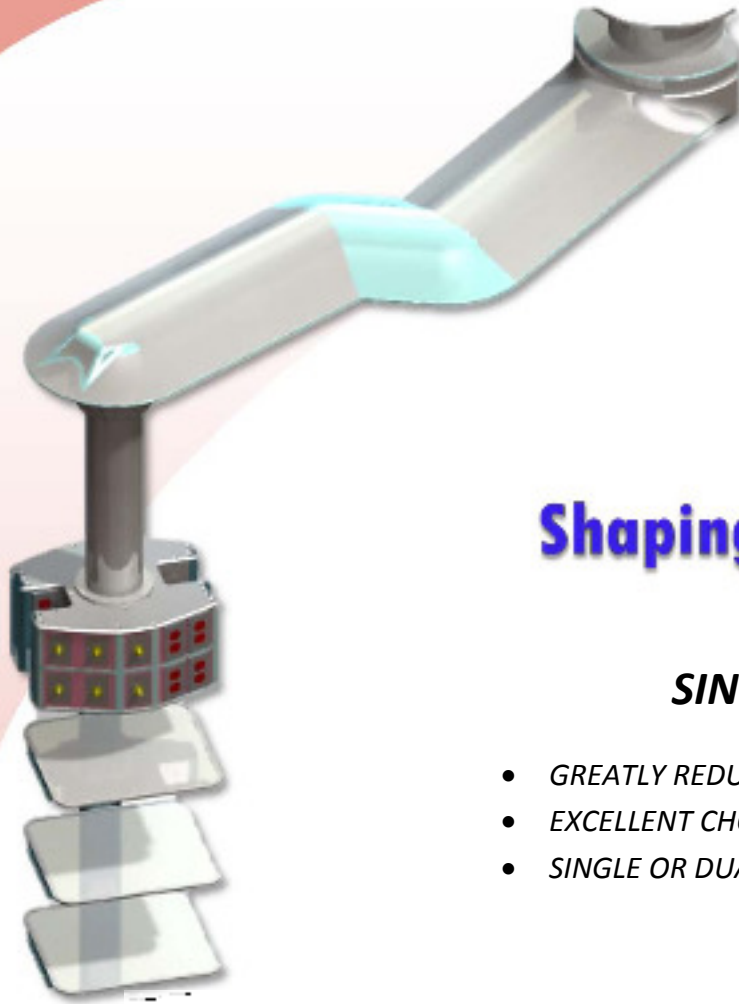

FLEXE PORT ARM

FLEX^e PORT

STEP INTO THE FUTURE

**VISIT US AT BOOTH# SAH20
SHEIKH SAEED ARENA HALL
IN THE CANADIAN PAVILION**

Shaping Your World

SINGLE PLANE

- *GREATLY REDUCES CLUTTER IN THE CEILING*
- *EXCELLENT CHOICE FOR LOW-CEILING ROOMS*
- *SINGLE OR DUAL ARTICULATION*

ENDOSKELETON ANATOMY

- *SOLID INNER STRUCTURE*
- *THROAT-LESS DESIGN*
- *CLEAR SEPARATION OF SERVICES*
- *DOUBLE THE CAPACITY*

SLIMMER PROFILE

- *UNIQUE INTERIOR DESIGN POSSIBILITIES*
- *REFRESHINGLY APPEALING*